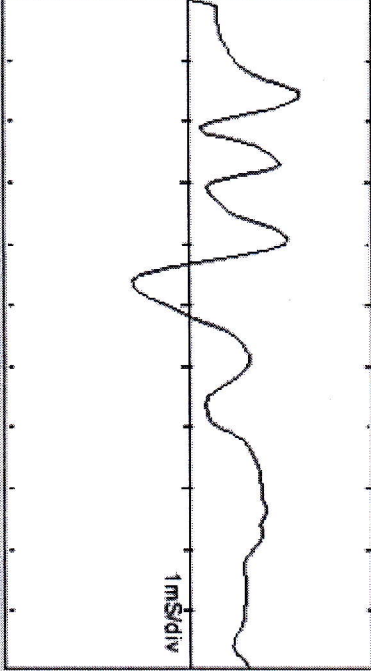

UFI

oboustranné slyšici

203098100408538

Yang La Blankpapilio

07-14-2017

ACO

12:02

ch

(L) Get BAER Data ALM

Review ALL BC Traces

(R) Get BAER Data ARIM

Stack Traces

Left Ear

(F) Memory Page: 15

020 Scans

Right Ear

(F) Memory Page: 16

020 Scans

Zoom Out (1)
Baseline Down

Medium Resolution

Zoom In (2)
Baseline Up

Zoom Out (3)
Baseline Down

Medium Resolution

Zoom In (4)
Baseline Up

EXIT

Locate BAERCOM

Save

Review

Redraw

Quick Print

Full Print

Clipboard Options

Help

Veterinární klinika HORKÝ

PPCP-OZ s.r.o. 294 43 Střelč. 86

Horký 294 43 Střelč. 86

29 473 Brodce 94

tel: 326 329 533