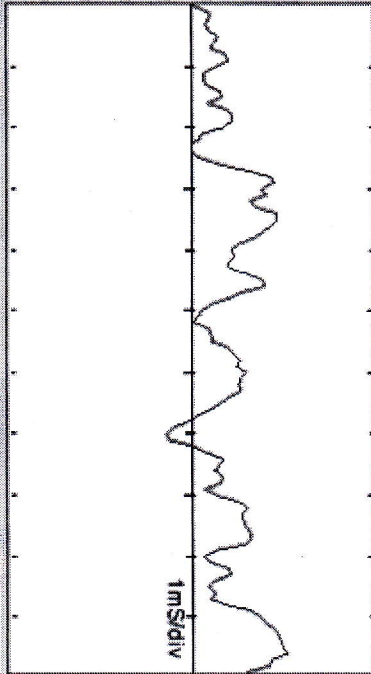

(L) Get BAER Data ALM

Review ALL BC Traces

(R) Get BAER Data ARIM

Stack Traces

Left Ear

(F) Memory Page: 15

020 Scans

Right Ear

(F) Memory Page: 16

020 Scans

Zoom Out (1)
Baseline Down

Medium Resolution

Zoom In (2)
Baseline Up

Zoom Out (3)
Baseline Down

Medium Resolution

Zoom In (4)
Baseline Up